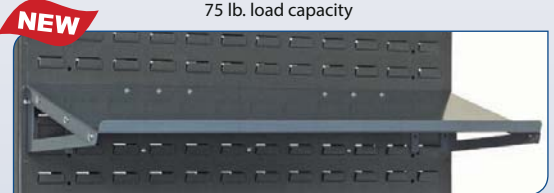

**QBR-3612**

36" L X 8" W x 12" H  
Accepts all sizes of Ultra Bins.  
125 lb. load capacity.  
(Bins sold separately)

**QBR-1819**

18" L X 8" W x 19" H  
Accepts all sizes of Ultra Bins.  
140 lb. load capacity.  
(Bins sold separately)

**WS-DR10C**  
10" Double Rod  
15 lb. load capacity

**NEW**

**SLP-1236 and SLP-1836**  
Flat Shelf with 2 Brackets  
75 lb. load capacity

**NEW**

**WS-VTH**  
Vertical Tape/Reel Holder  
25 lb. load capacity

**NEW**

**SLP-A1236 and SLP-A1836**  
Slanted Shelf with 2 Slanted Brackets  
75 lb. load capacity

**NEW**

**WS-HTH**  
Horizontal Tape/Reel Holder  
25 lb. load capacity

**CUSTOMIZE YOUR OWN UNIT**

1. Select the hanging unit of your choice.
2. Turn to **pg. 5** and choose the bin that best fits your need.
3. Go to the chart at the bottom of this page and determine how many bins fit on the unit you selected.
4. Place your order for both unit and bins.